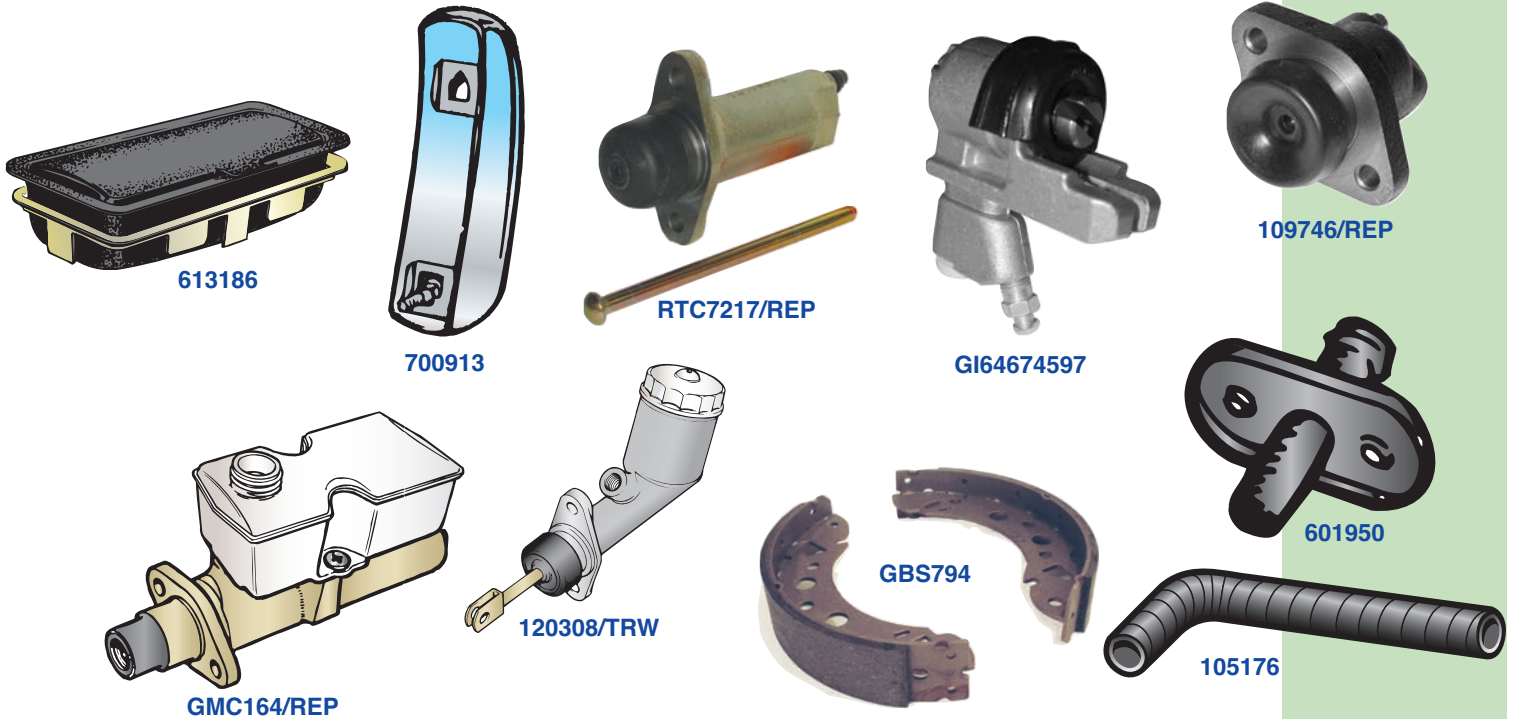

TRF SELL-DOWN LIST - JANUARY 11-JANUARY 18, 2022

BODY AND FITTINGS — CONTINUED

Part No.	Description	List Price	Sale Price	Add/Cart?
613186	ASH TRAY, TR250, TR6, SPITFIRE, GT6	16.45	9.00	ADD
700913	OVER-RIDER, REAR, TR2, TR3, TR3A	95.19	55.00	ADD
706423	SILL END CAP, RH FRONT, SPITFIRE, GT6	31.94	19.00	ADD
ZKC773	CAP, SILL MOULDING, TR7	16.46	10.00	ADD
714714	OUTRIGGER BRACKET, LH, TR6	25.54	15.00	ADD
714715	OUTRIGGER BRACKET, RH, TR6	25.54	15.00	ADD

BRAKE/CLUTCH

GMC164/REP	BRAKE MASTER CYLINDER, AFTERMARKET, MGB 1975-80	88.44	55.00	ADD
120308/TRW	CLUTCH MASTER CYLINDER, TRW BRAND, SPITFIRE, GT6	102.34	59.00	ADD
RTC7217/REP	CLUTCH SLAVE CYLINDER, AFTERMARKET BRAND, SPITFIRE 1500 1978-80	44.74	26.50	ADD
109746/REP	CLUTCH SLAVE CYLINDER, AFTERMARKET BRAND, TR2, TR3	51.14	30.00	ADD
GI64674597	REAR WHEEL CYLINDER, 3/4", TR6	38.34	22.50	ADD
GBS794	BRAKE SHOE SET, TR7 4-SPEED	35.47	22.50	ADD

COOLING

QCP974	WATER PUMP, MGB 1976-81	69.06	40.00	ADD
105176	HEATER HOSE, TR2, TR3, TR3A	12.64	7.50	ADD
601950	BULK HEAD CONNECTION, HEATER HOSES, TR2, TR3, TR3A	12.74	7.50	ADD