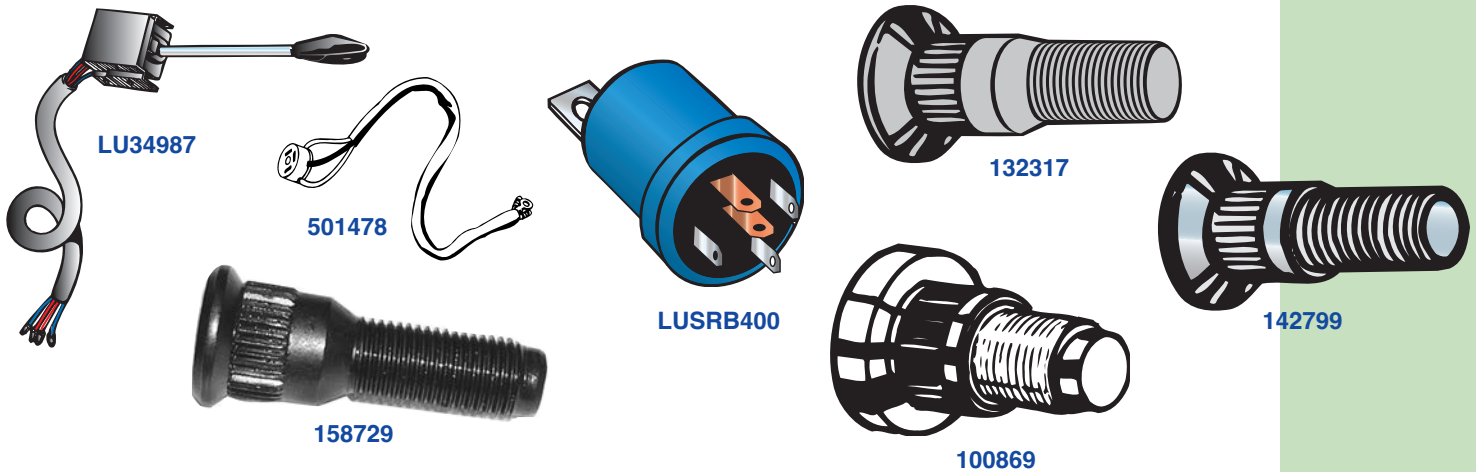

BODY AND FITTINGS — CONTINUED

Part No.	Description	List Price	Sale Price	Add/Cart?
613186	ASH TRAY, TR250, TR6, SPITFIRE, GT6	16.45	9.00	ADD
700913	OVER-RIDER, REAR, TR2, TR3, TR3A	95.19	55.00	ADD
706423	SILL END CAP, RH FRONT, SPITFIRE, GT6	31.94	19.00	ADD
ZKC773	CAP, SILL MOULDING, TR7	16.46	10.00	ADD
714714	OUTRIGGER BRACKET, LH, TR6	25.54	15.00	ADD
714715	OUTRIGGER BRACKET, RH, TR6	25.54	15.00	ADD

BRAKE/CLUTCH

GMC164/REP	BRAKE MASTER CYLINDER, AFTERMARKET, MGB 1975-80	88.44	55.00	ADD
120308/TRW	CLUTCH MASTER CYLINDER, TRW BRAND, SPITFIRE, GT6	102.34	59.00	ADD
RTC7217/REP	CLUTCH SLAVE CYLINDER, AFTERMARKET BRAND, SPITFIRE 1500 1978-80	44.74	26.50	ADD
109746/REP	CLUTCH SLAVE CYLINDER, AFTERMARKET BRAND, TR2, TR3	51.14	30.00	ADD
GI64674597	REAR WHEEL CYLINDER, 3/4", TR6	38.34	22.50	ADD
GBS794	BRAKE SHOE SET, TR7 4-SPEED	35.47	22.50	ADD

COOLING

QCP974	WATER PUMP, MGB 1976-81	69.06	40.00	ADD
105176	HEATER HOSE, TR2, TR3, TR3A	12.64	7.50	ADD
601950	BULK HEAD CONNECTION, HEATER HOSES, TR2, TR3, TR3A	12.74	7.50	ADD

TRF SELL-DOWN LIST - JANUARY 11-JANUARY 18, 2022